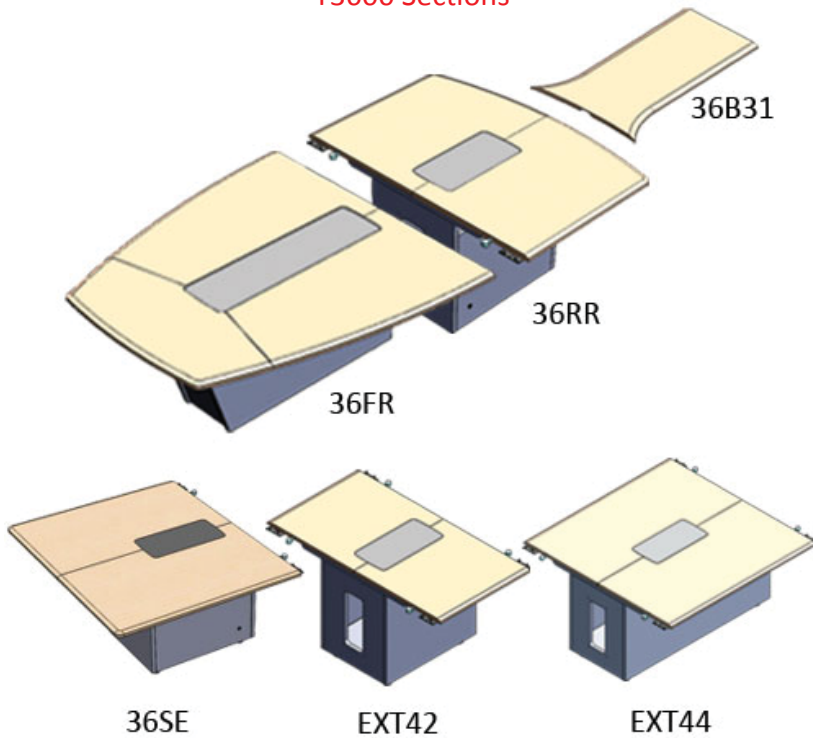

T3600 Sections

T3600 Common Configurations

T3600 is a modular boat shaped table which allows 360 degree seating when a bridge is not utilized. It features islands for accommodating your electronics, power grommets/cubby's custom cutouts. Islands can be replaced as your technology changes. Available in many configurations to suit your room size. Optional cable bridge is included with section 36RR to pass all wiring through the table and avoid core drilling.

Standard Features

- Seats 9 people or 7 with bridge
- Islands for accommodating electronics/grommets
- Large base with access panels for cable routing and device storage/mounting
- 31" cable bridge (different lengths available) with section 36RR only
- 10U drop-in basic rack with locking access doors with section 36RR only
- Highly resistant thermowrap surface in many finishes

Options

- Available as packages:
T3600-FTF - 36FR + 36BS4FR + 36FR
T3600 T1 - 36FR + 36RR + 36B31 + TP800 stand (S, D or XL)
T3600 T3 - 36FR + 36RR + 36B31 + CR3000EX credenza + PM-D or PM-S-XL + PM-CVR
- **PLM1022** 10" - 22" LCD monitor mount
- **PB** Six outlet power bar with 10 ft. cord
- **TVCB** Camera bracket for freestanding or wall mount TV's
- **CS** Wall mount camera or codec shelf
- **CBB-TV** Under TV camera bracket (26" - 80" TV's)
- **CUB8** Table top cable well
- **POP5** Pop-up connection panel
- **SF-PB3** Surface mounted 3-outlet 120V power bar with 10 ft. cord
- **9031** Vented metal shelf
- **9041** Sliding shelf
- **9052** Sliding drawer
- **CUSTOM CUTOUTS** Cutouts for electronics or other items specified by the customer