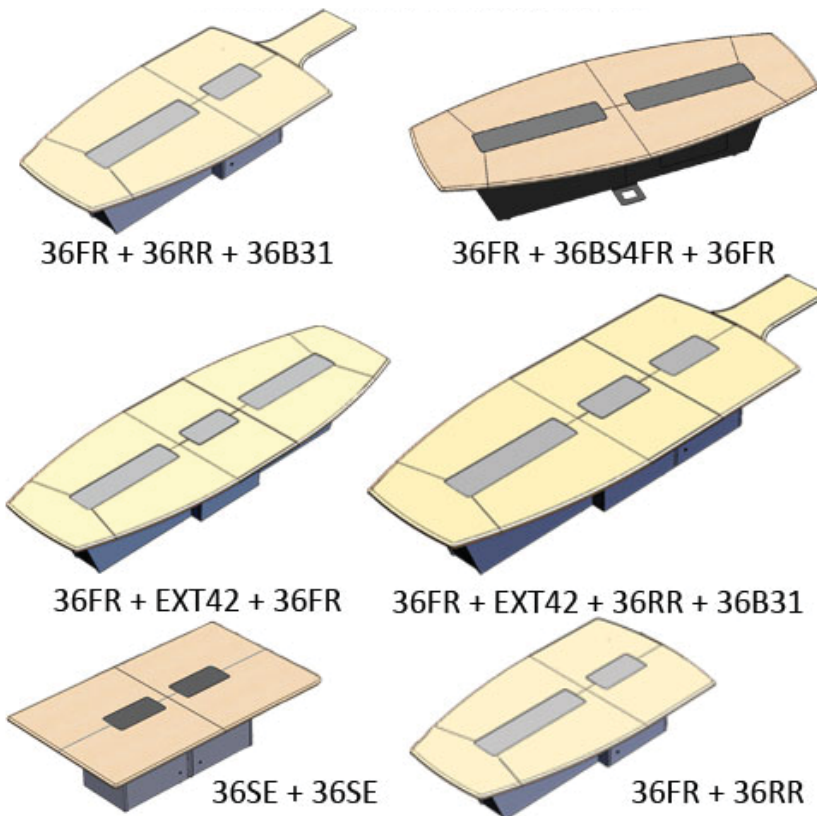

T3600 Sections

T3600 Common Configurations

T3600 is a modular boat shaped table which allows 360 degree seating when a bridge is not utilized. It features islands for accommodating your electronics, power grommets/cubby's custom cutouts. Islands can be replaced as your technology changes. Available in many configurations to suit your room size. Optional cable bridge is included with section 36RR to pass all wiring through the table and avoid core drilling.

Standard Features

- Seats 9 people or 7 with bridge
- Islands for accommodating electronics/grommets
- Large base with access panels for cable routing and device storage/mounting
- 31" cable bridge (different lengths available) with section 36RR only
- 10U drop-in basic rack with locking access doors with section 36RR only
- Highly resistant thermowrap surface in many finishes

Options

- Available as packages:
T3600-FTF - 36FR + 36BS4FR + 36FR
T3600 T1 - 36FR + 36RR + 36B31 + TP800 stand (S, D or XL)
T3600 T3 - 36FR + 36RR + 36B31 + CR3000EX credenza + PM-D or PM-S-XL + PM-CVR
- **PLM1022** 10" - 22" LCD monitor mount
- **PB** Six outlet power bar with 10 ft. cord
- **TVCB** Camera bracket for freestanding or wall mount TV's
- **CS** Wall mount camera or codec shelf
- **CBB-TV** Under TV camera bracket (26" - 80" TV's)
- **CUB8** Table top cable well
- **POP5** Pop-up connection panel
- **SF-PB3** Surface mounted 3-outlet 120V power bar with 10 ft. cord
- **9031** Vented metal shelf
- **9041** Sliding shelf
- **9052** Sliding drawer
- **CUSTOM CUTOUTS** Cutouts for electronics or other items specified by the customer