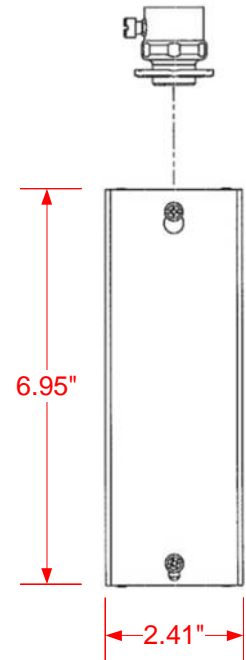

Carpet

Terrazzo

FSR Inc.

244 Bergen Boulevard, Woodland Park, NJ 07424
Phone: 973.785.4347 Fax: 973.785.4207
Web: www.fsrinc.com E-mail: sales@fsrinc.com