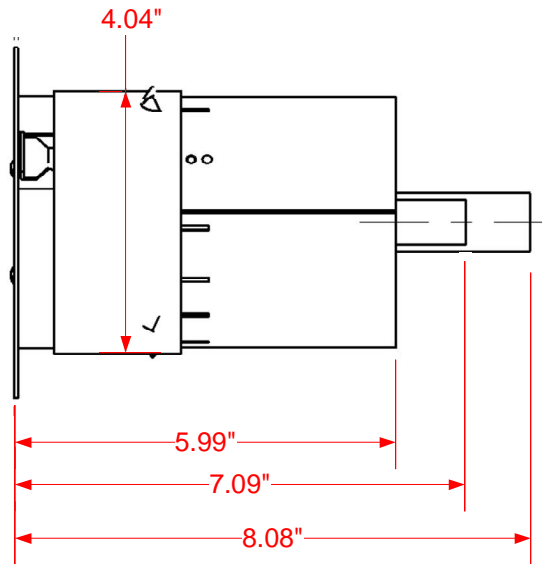

Carpet

Terrazzo

FSR Inc.

244 Bergen Boulevard, Woodland Park, NJ 07424
Phone: 973.785.4347 Fax: 973.785.4207
Web: www.fsrinc.com E-mail: sales@fsrinc.com