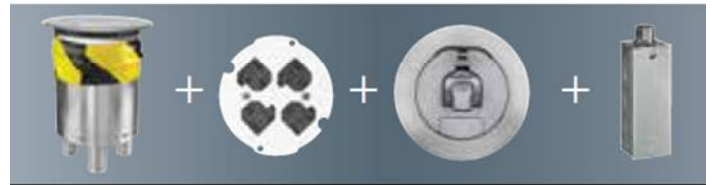

Carpet

Terrazzo

FSR Inc.

244 Bergen Boulevard, Woodland Park, NJ 07424
Phone: 973.785.4347 Fax: 973.785.4207
Web: www.fsrinc.com E-mail: sales@fsrinc.com