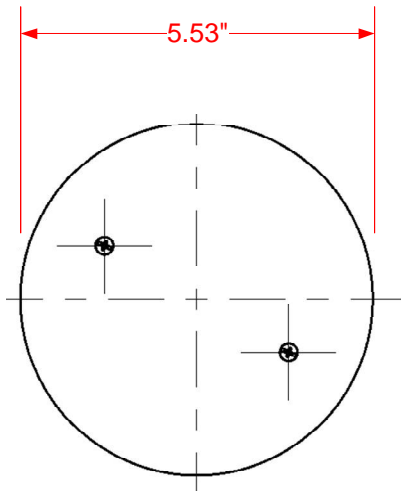

Carpet

Terrazzo

FSR Inc.

244 Bergen Boulevard, Woodland Park, NJ 07424
Phone: 973.785.4347 Fax: 973.785.4207
Web: www.fsrinc.com E-mail: sales@fsrinc.com