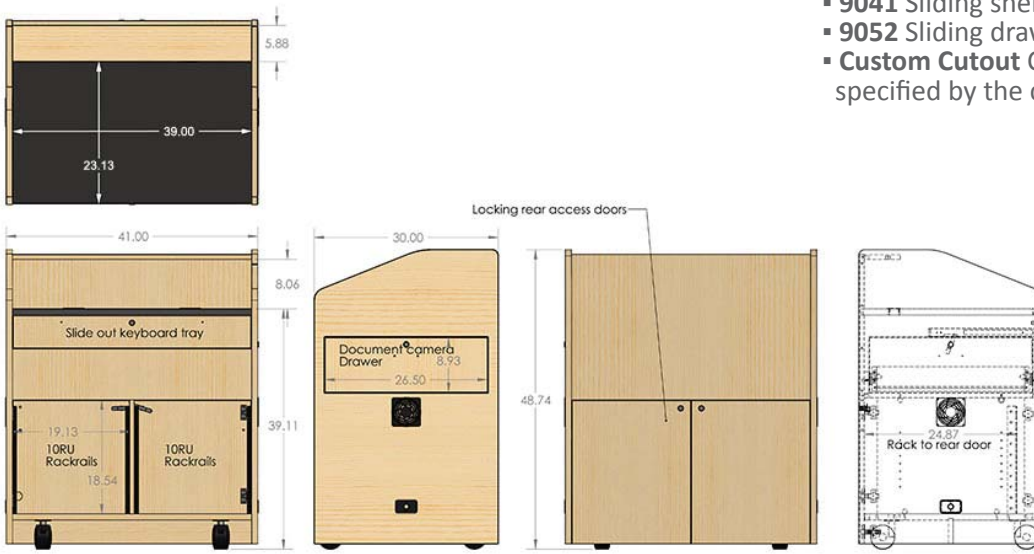

Standard Features

- Made with furniture grade laminates
- Large 39" W x 29" D work surface to accommodate monitors, laptops and presentation documents
- Slide out keyboard drawer with drop-front for easy access
- Heavy-duty casters for easy maneuvering
- Dual 10 space EIA compliant 10U rack rails/10-32 screws
- Large 27.25" W x 24.25" D x 8.125" H pullout drawer that easily fits all document cameras
- Door locks on all compartments
- Ships fully assembled

Options

- **PLM1022** 10" - 22" Monitor mount
- **PB** Six outlet power bar with 10 ft. cord
- **FAN** 53 CFM 120mm AC cooling fan with 6 ft cord
- **PC-PATCH** 2x 110AC, RJ45, Phone, 2x USB
- **SF-PB3** Surface mounted 3-outlet 120V power bar with 10 ft. cord
- **FM3** Count down timer/clock
- **MIC-18** MX418C Shure Gooseneck microphone
- **LIGHT-18** Littlite Gooseneck
- **CUB7** Table top cable well
- **POP5** Pop-up connection panel
- **C900S** 15" - 24" Adjustable monitor arm
- **CNL39** Removable console for custom surface cutouts
- **SH-FL** Folding side shelf kit
- **9031** Utility shelf
- **9041** Sliding shelf
- **9052** Sliding drawer
- **Custom Cutout** Cutouts for electronics or other items specified by the customer

Specifications

Model: PD3007
Width: 41"
Depth: 30"
Height: 48.5"

Finishes

The information contained in this drawing is the sole property of AVF Audio Visual Furniture International. Any reproduction in part or as a whole without the written permission of Audio Visual Furniture International is prohibited. AVF can build or modify stock configurations to suit customer specifications. Please contact us to discuss how this service can help meet your needs. Some quantity restrictions may apply. Specification subject to change without notice. Computers, cameras, monitors, etc. are shown to illustrate product usage and are not included unless otherwise noted.