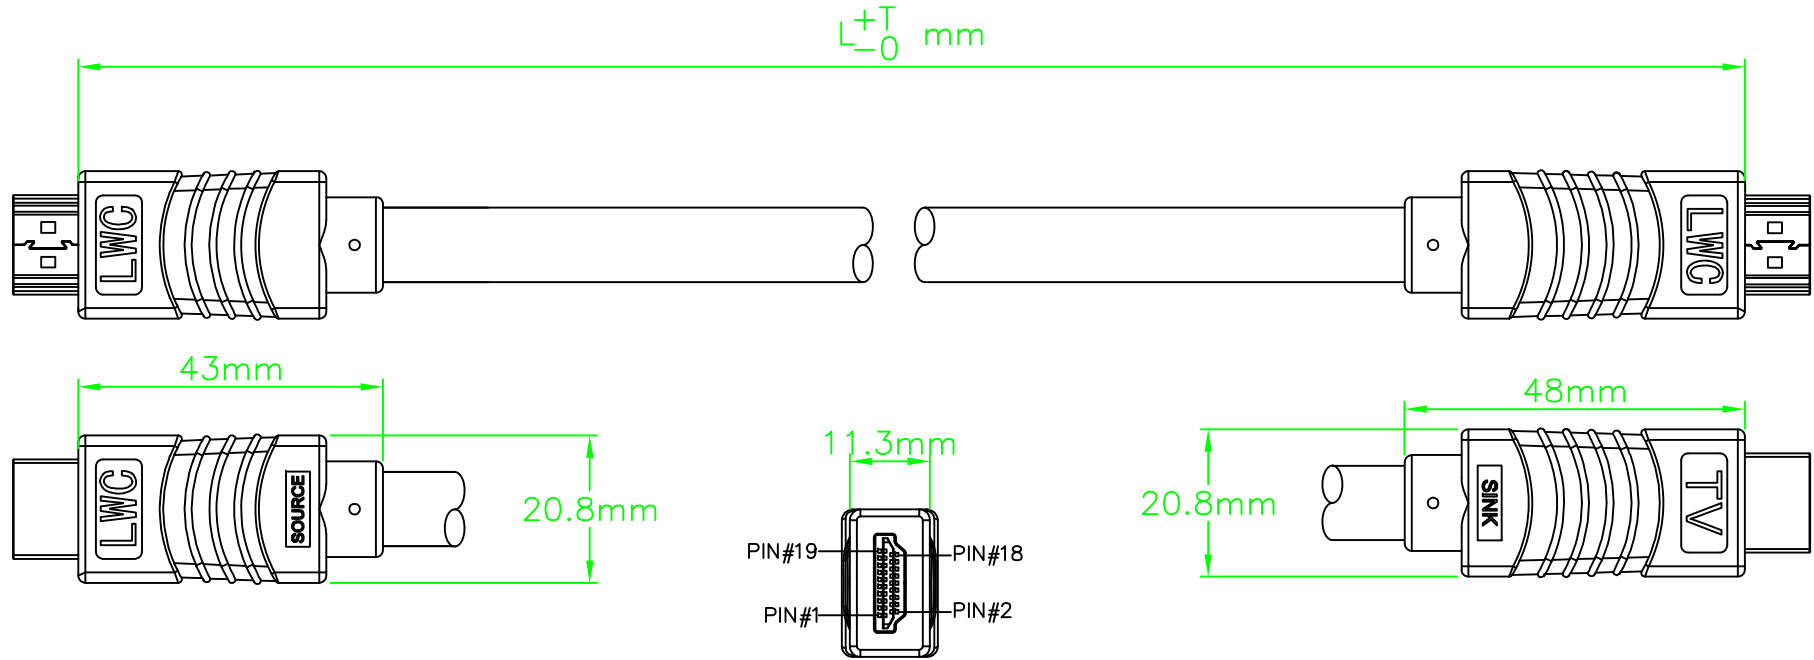

REV	DESCRIPTION	DATE
0	ISSUE	09/22/11

HD Cable Specifications:

- Directional Cable, Source end to media Source, Sink (TV) to Display
 - 24 AWG Construction
 - Cable diameter 10.5mm Nominal
 - NEC Rated CMP 75°C
 - CEC Rated CMP 75°C
 - Lengths 15m to 20m support 10.2 Gbps, 4Kx2K Video, 3D, All Audio, No CEC, ARC or Ethernet
 - Lengths 23m to 30m support 6.75 Gbps, 1080p60 Video, 3D, All Audio, No CEC, ARC or Ethernet
- Print Legend: LWC PLENUM HD MULTIMEDIA CABLE 190606-K cUL)us TYPE CMP 75°C 24 AWG RoHS COMPLIANT
- EU RoHS 2002/95/EC Compliant

WWW.LIBAV.COM
 (800) 530-8998

UNIT:mm	TITLE:	DR.	RP
SCALE	None	Assembly Specification CBL, ASY, HDM, PLN	
UNLESS OTHERWISE SPECIFIED TOLERANCES: x ±.015 xx ±.010 xxx ±.005 ANGLE ± 1°	PART NUMBER:	CH.	RP
	P-HDM-M-XXX	AP.	RP
SHEET	DWG. #:		
1/2	LWC-ASY-00504		

REV	DESCRIPTION	DATE
0	ISSUE	09/22/11

PIN OUT

HDMI(M) SHIELDED FIG.

LIBERTY AV SOLUTIONS WWW.LIBAV.COM
 11675 RIDGELINE DRIVE (800) 530-8998
 COLORADO SPRINGS, CO 80921

	UNIT:mm	TITLE: Assembly Specification CBL, ASY, HDM, PLN	
SCALE	None	PART NUMBER: P-HDM-M-XXX	DR. RP
UNLESS OTHERWISE SPECIFIED TOLERANCES: x ±.015 xx ±.010 xxx ±.005 ANGLE ± 1°		DWG. #: LWC-ASY-00504	CH. RP
SHEET	2/2		AP. RP