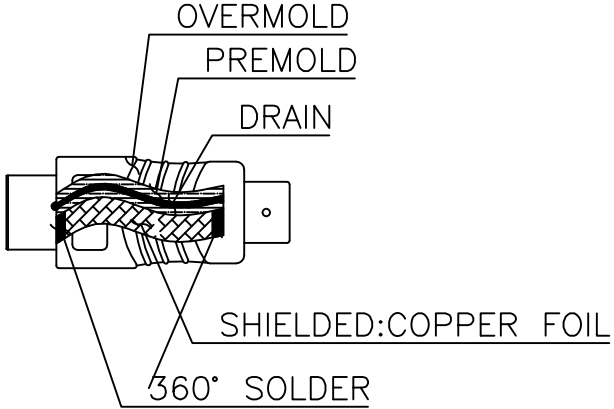

REV	DESCRIPTION	DATE
0	ISSUE	09/22/11

PIN OUT

HDMI(M) SHIELDED FIG.

LIBERTY AV SOLUTIONS WWW.LIBAV.COM
11675 RIDGELINE DRIVE (800) 530-8998
COLORADO SPRINGS, CO 80921

	UNIT:mm	TITLE: Assembly Specification CBL, ASY, HDM, PLN	
SCALE	None	PART NUMBER: P-HDM-M-XXX	DR. RP
UNLESS OTHERWISE SPECIFIED TOLERANCES: x ±.015 xx ±.010 xxx ±.005 ANGLE ± 1°		DWG. #: LWC-ASY-00504	CH. RP
SHEET	2/2		AP. RP