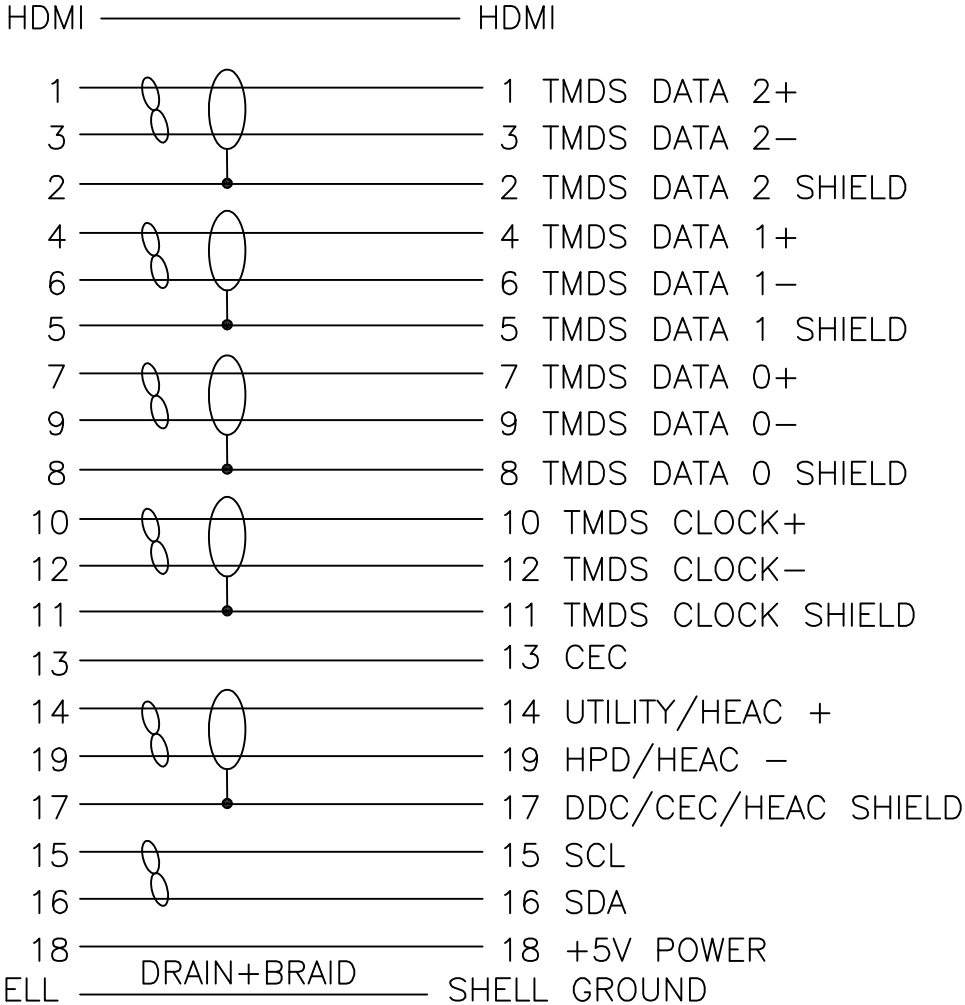

REV	DESCRIPTION	DATE
0	ISSUE	09/22/11

PIN OUT

HDMI(M) SHIELDED FIG.

LIBERTY AV SOLUTIONS WWW.LIBAV.COM
11675 RIDGELINE DRIVE (800) 530-8998
COLORADO SPRINGS, CO 80921

	UNIT:mm	TITLE: Assembly Specification CBL, ASY, HDM, PLN	
SCALE	None	PART NUMBER: P-HDM-M-XXX	DR. RP
UNLESS OTHERWISE SPECIFIED TOLERANCES: x ±.015 xx ±.010 xxx ±.005 ANGLE ± 1°		DWG. #: LWC-ASY-00504	CH. RP
SHEET	2/2		AP. RP