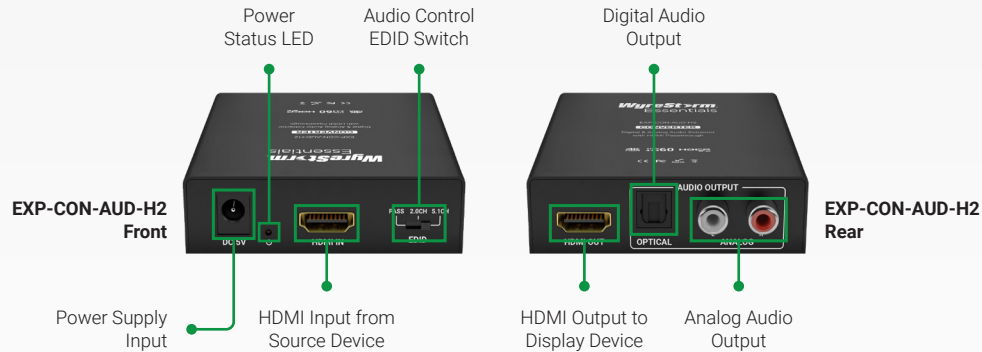

# WyreStorm Essentials™ Analog & Digital Audio Extractor with HDMI Passthrough and Audio EDID Management

EXP-CON-AUD-H2

**WyreStorm**  
Essentials  
Specification Sheet

2160p  
4:4:4 60 HDR 4K HDMI HDCP 2.2

## Introduction

The WyreStorm EXP-CON-AUD-H2 is a powerful plug and play 4K audio de-embed solution with full 18Gbps HDMI and HDCP 2.2 support. The EXP-CON-AUD-H2 allows digital or analog audio to be de-embedded from the source to be sent to an audio distribution system, such as an AVR or amplifier. Perfect for when the source de-embed isn't available, all while passing video up to 4k@60Hz 4:4:4 to a display projection screens or video matrix.

Additionally, the EXP-CON-AUD-H2 has a 3 audio EDID settings, which aids in video distribution, bypassing the need for the source to be connected directly to the AVR/AMP over HDMI.

## Key Features

- Supports resolutions of up to 2160p 4:4:4/60
- Fully HDCP 2.2 compliant pass-through
- HDMI audio de-embed featuring digital S/PDIF and left/right analog audio
- Compact, low profile design; easy to install
- Integrate multiple to create custom audio ecosystem
- 3 gear sliding switch for easy audio EDID setting; Pass-through, 2ch and 5.1
- Automatic cable equalization and signal regeneration/compensation for optimal audio/video compatibility