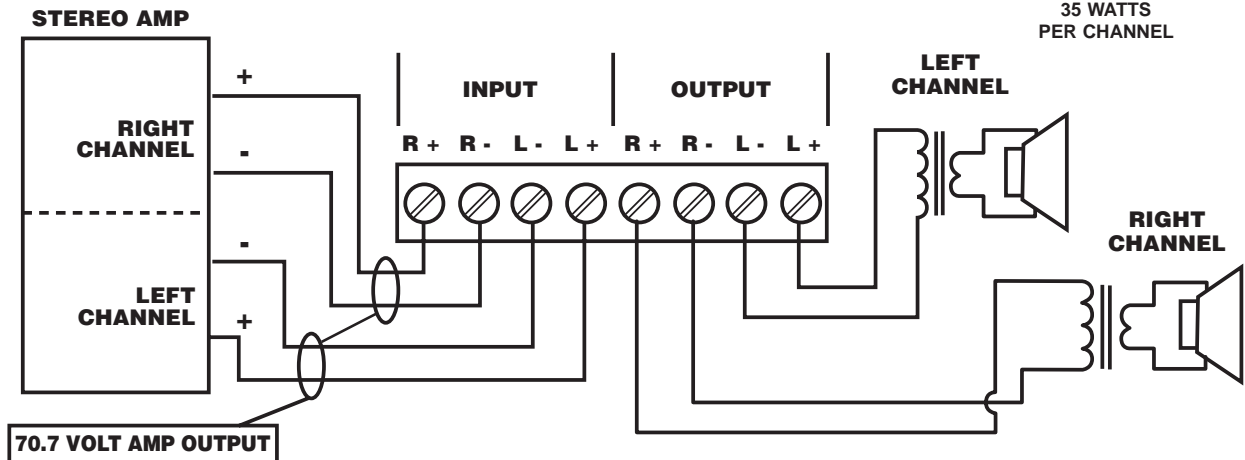

DAT35ST70

INSTALLATION INSTRUCTIONS

DAT35ST70

POWER RATING:
35 WATTS
PER CHANNEL

INSTALLATION MUST BE MADE BY QUALIFIED SERVICE PERSONNEL AND MEET ALL LOCAL CODES.

70.7 VOLT LINE TRANSFORMER

Specifications are subject to change without notice