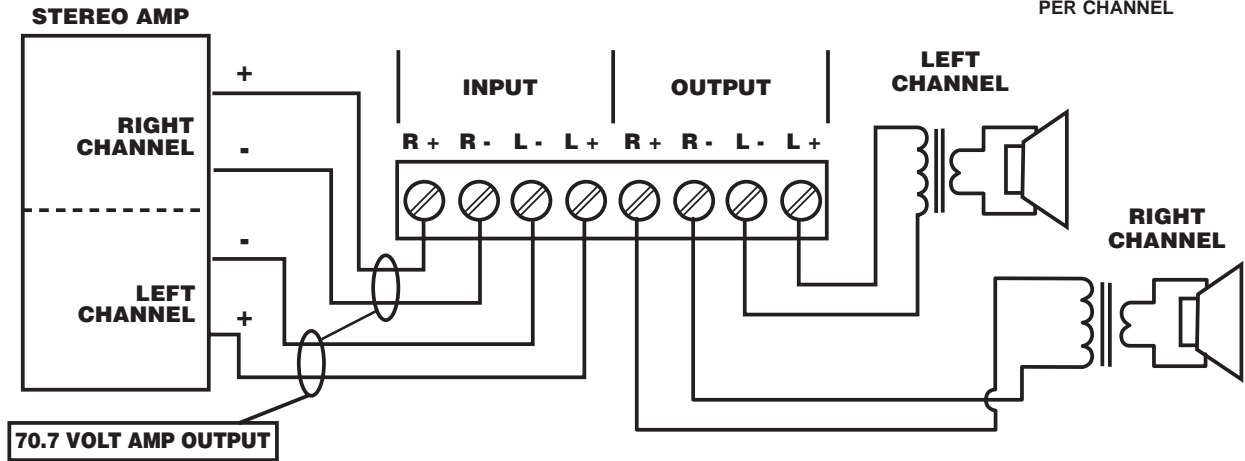

DAT35ST70

INSTALLATION INSTRUCTIONS

DAT35ST70

POWER RATING:
35 WATTS
PER CHANNEL

INSTALLATION MUST BE MADE BY QUALIFIED SERVICE PERSONNEL AND MEET ALL LOCAL CODES.

70.7 VOLT LINE TRANSFORMER

Specifications are subject to change without notice