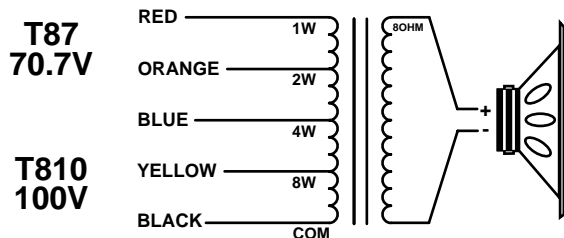

**MODEL #**  
C5A  
C10A

**FREQUENCY RESPONSE**  
80Hz-9kHz  
85Hz-8kHz

**SENSITIVITY**  
93dB (1W/1M)  
94dB (1W/1M)

**TRANSFORMER WIRING DIAGRAMS**

*Specifications are subject to change without notice*

**AtlasSound.com**