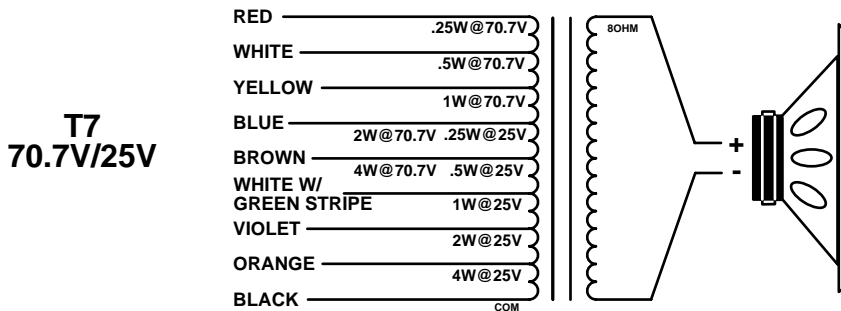

**MODEL #**  
C5A  
C10A

**FREQUENCY RESPONSE**  
80Hz-9kHz  
85Hz-8kHz

**SENSITIVITY**  
93dB (1W/1M)  
94dB (1W/1M)

**TRANSFORMER WIRING DIAGRAMS**

*Specifications are subject to change without notice*

**AtlasSound.com**