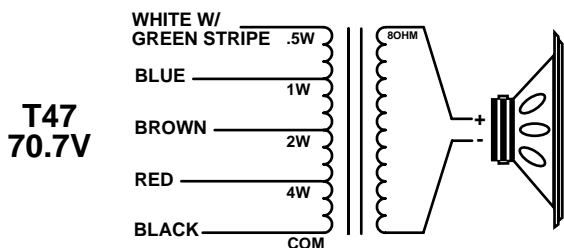

**MODEL #**  
C5A  
C10A

**FREQUENCY RESPONSE**  
80Hz-9kHz  
85Hz-8kHz

**SENSITIVITY**  
93dB (1W/1M)  
94dB (1W/1M)

**TRANSFORMER WIRING DIAGRAMS**

*Specifications are subject to change without notice*

**AtlasSound.com**