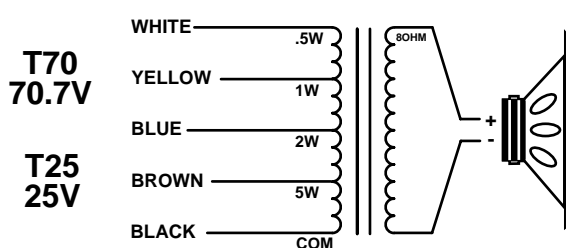

**MODEL #**  
C5A  
C10A

**FREQUENCY RESPONSE**  
80Hz-9kHz  
85Hz-8kHz

**SENSITIVITY**  
93dB (1W/1M)  
94dB (1W/1M)

**TRANSFORMER WIRING DIAGRAMS**

*Specifications are subject to change without notice*

**AtlasSound.com**