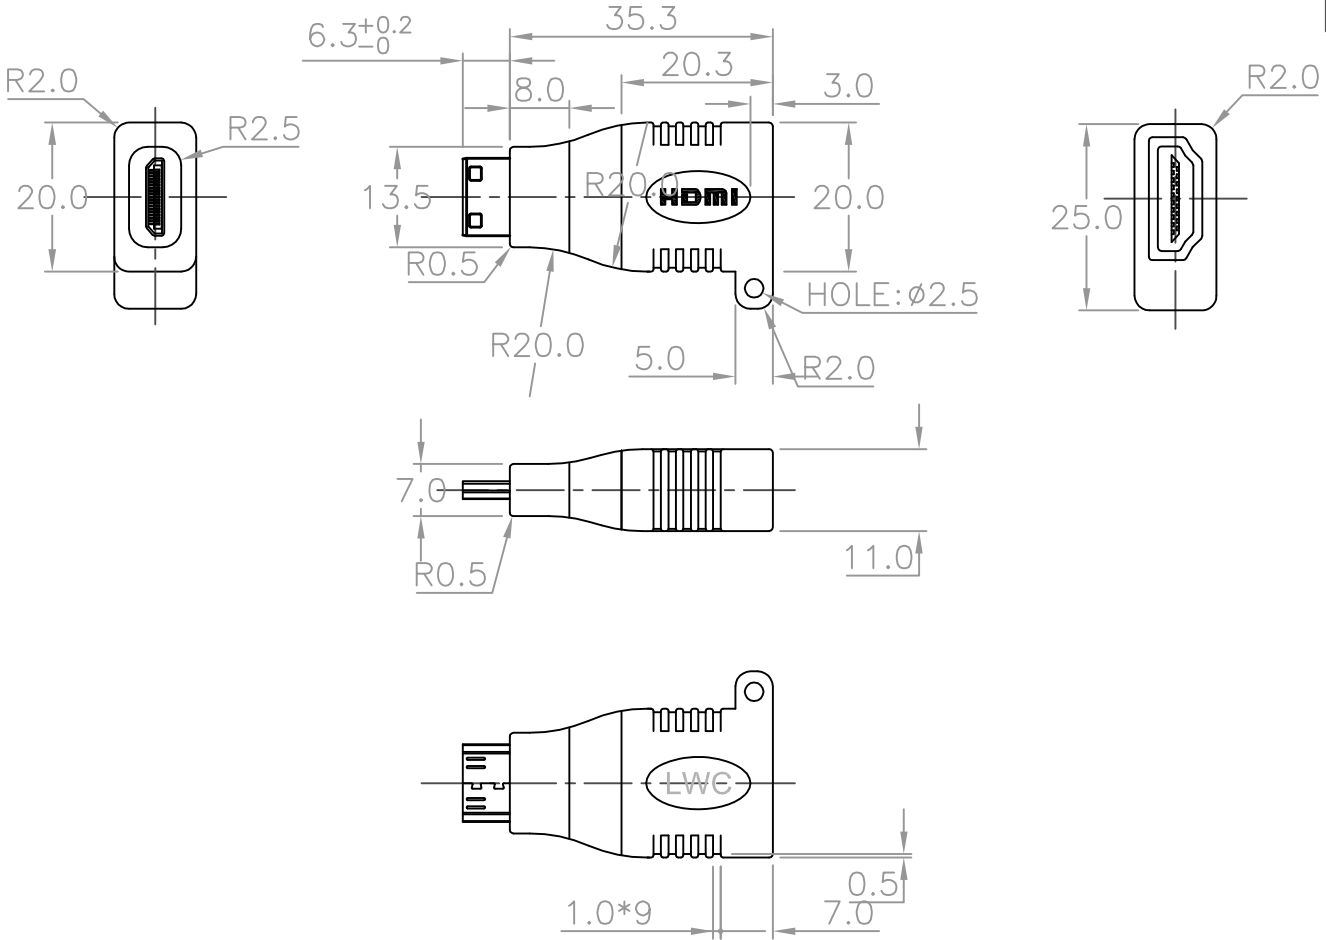

REV	DESCRIPTION	DATE
0	ISSUE	11/03/11

Product Notes:
HDMI Mini "C" Male to HDMI "A" Female
Passive Adapter
Resolutions: PC 1900x1200
HDTV 1080p

LIBERTY AV SOLUTIONS		WWW.LIBAV.COM
11675 RIDGELINE DRIVE		(800) 530-8998
COLORADO SPRINGS, CO 80921		
UNIT:mm	TITLE: Assembly Specification CBL, ASY, ADPT, DIG	
SCALE	None	
UNLESS OTHERWISE SPECIFIED TOLERANCES: x ±.015 xx ±.010 xxx ±.005 ANGLE ± 1°	PART NUMBER:	DR. RP
	ARMCHD	CH. RP
SHEET 1/1	DWG. #: LWC-AAA-00489	AP. RP