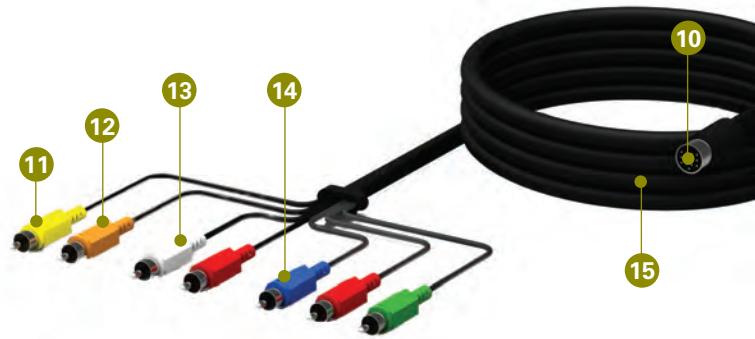

HD Breakout Cable

- 10) DIN Connector
- 11) Composite Video for Closed Captions
- 12) Digital Audio (Coax)
- 13) Analog Audio
- 14) Component Video
- 15) Three Foot Length standard. Six foot lengths available.

	HDb2640	HDb2620	HDb2540	HDb2520	HDb2380
HDbridge 2000 Series					
Total Channels	4 HD	2 HD	4 HD	2 HD	8 SD
RF Channels	2	1	2	1	2
Input	COMPONENT	COMPONENT	COMPONENT	COMPONENT	COMPOSITE
1080p/i	✓	✓			
720p	✓	✓	✓	✓	
480p	✓	✓	✓	✓	
480i	✓	✓	✓	✓	✓

For more details and sales information, visit www.zeevee.com

+ (1) 347-851-7364

ZeeVee, Inc. 1 Monarch Drive, Littleton, MA 01460