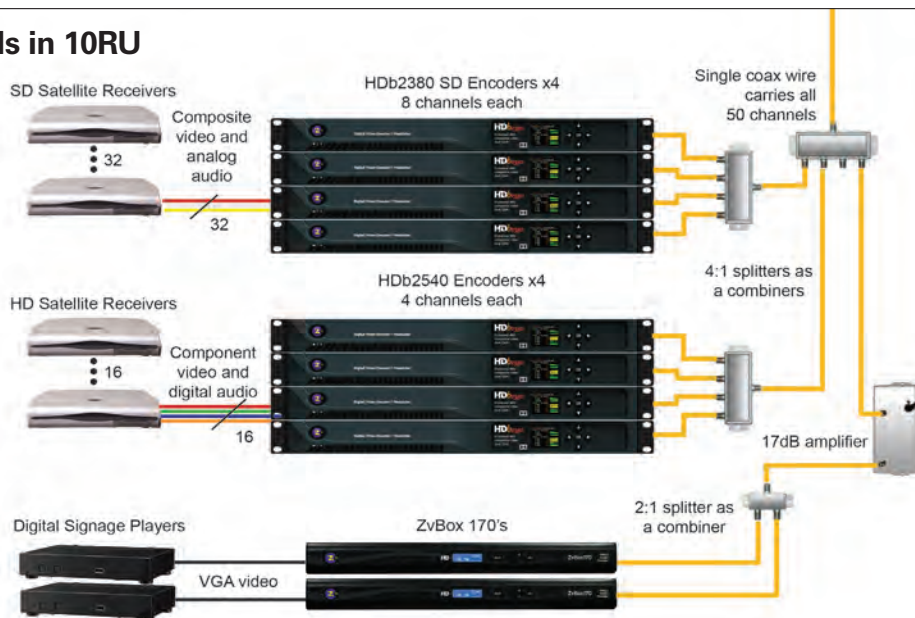

50 Digital Channels in 10RU